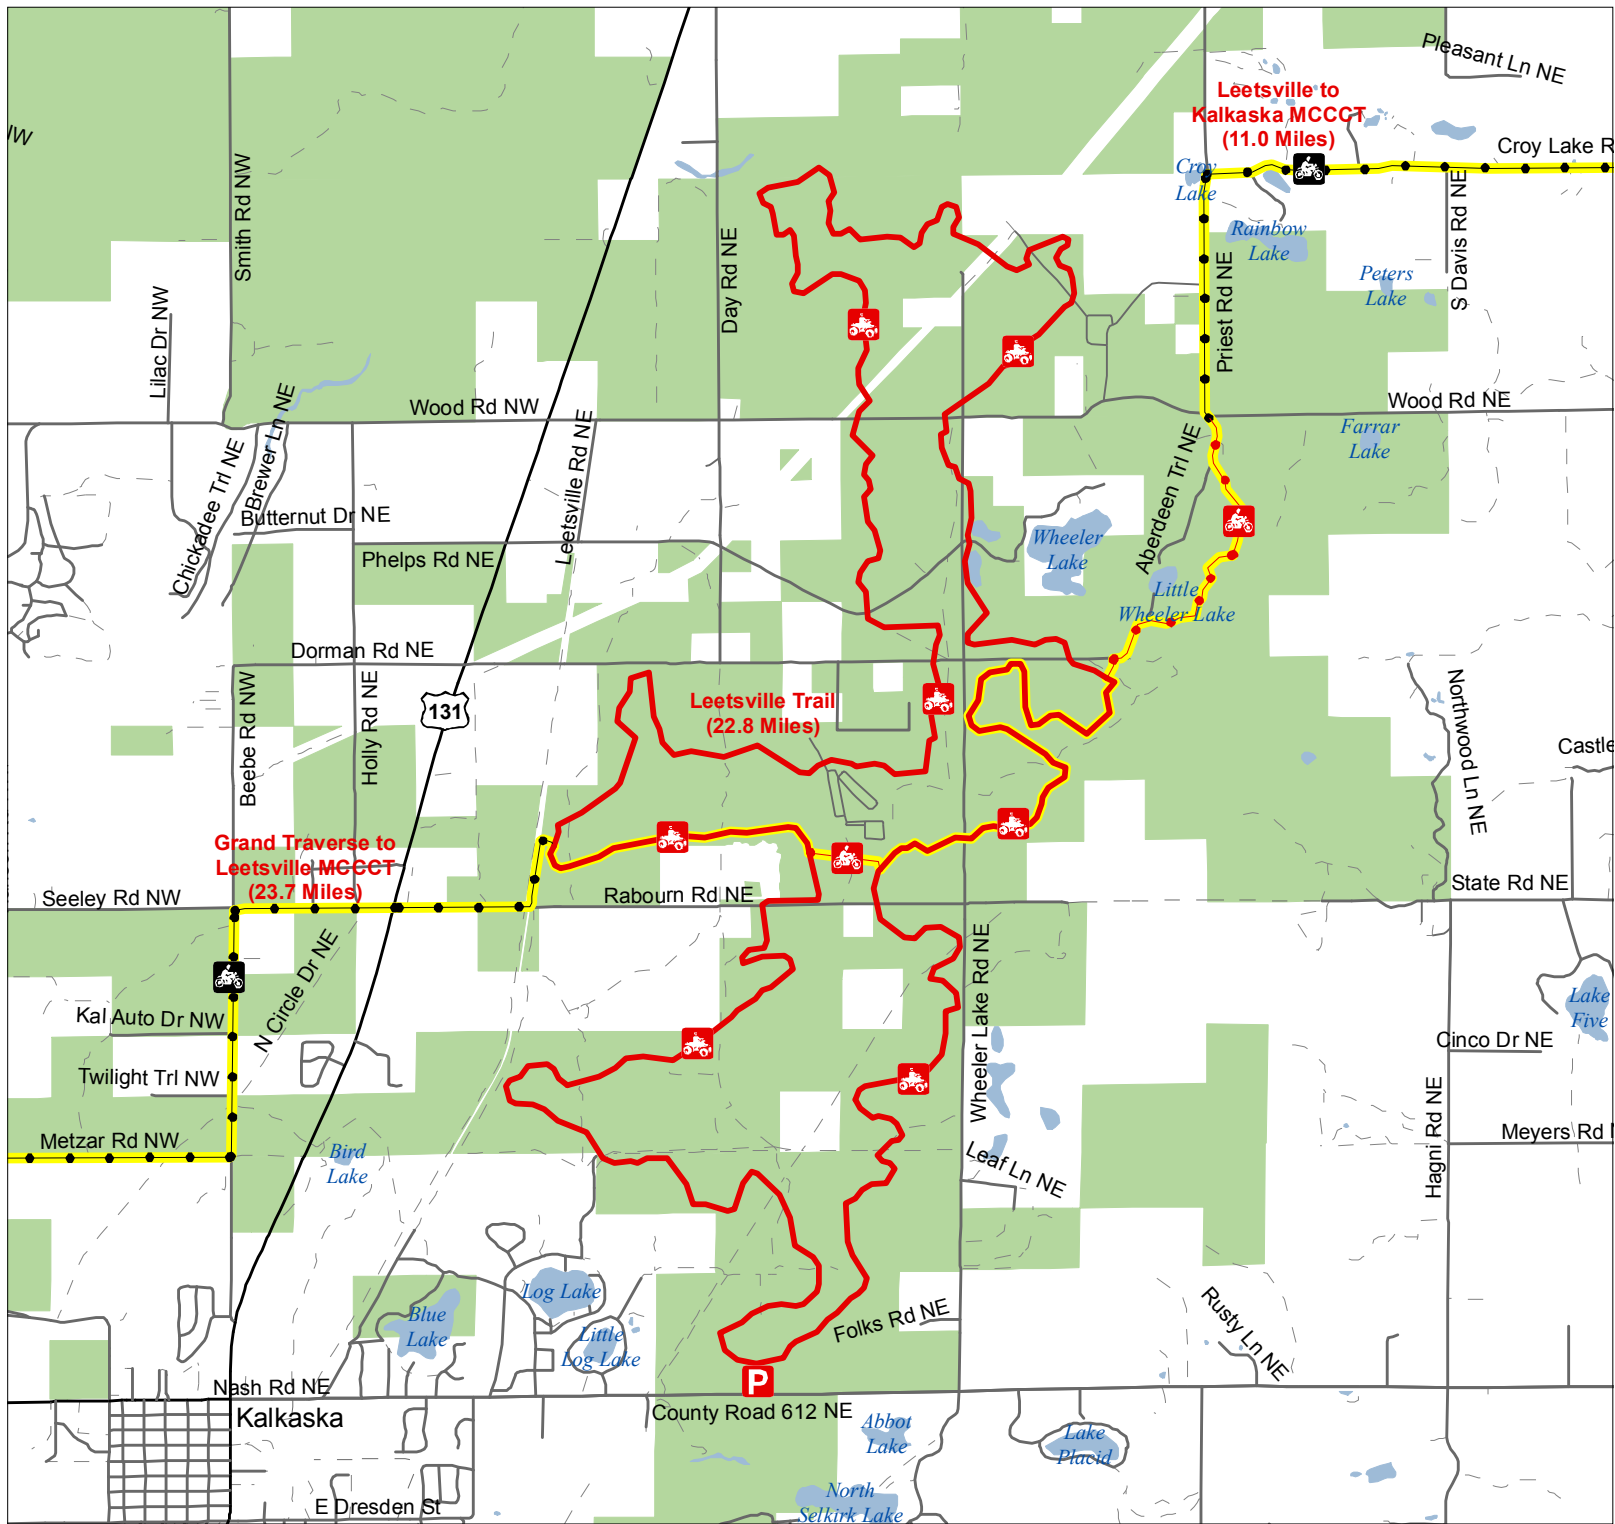

Leetsville Trail

Kalkaska County, Michigan

- ATV Trail – ORV's less than 50" in width including off-road motorcycles. (DNR license (ORV sticker) required)
- Motorcycle Trail – Motorcycles only. (DNR license (ORV sticker) required)
- Motorcycle Trail – Motorcycles only. (Secretary of State license required)
- Michigan Cross Country Cycle Trail (MCCCT)

- Trailhead Parking
- Highway
- Paved or Gravel Road
- Poor Dirt Road
- Lakes and Rivers
- State Land
- County Boundaries

Advisory: Trails and Routes have two-way traffic.

Disclaimer: Trails shown on this map are an approximate representation of the trail system at the time of publication and may not reflect current ground conditions. **STAY ON SIGNED TRAILS ONLY!**